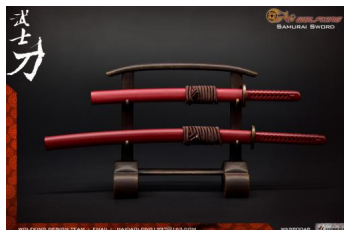

## Katana Samurai Sword 1/6

iPad Pro Space Gray

1/6 Katana: A set of two, the blade metal, scabbard ABS material.

Rating: Not Rated Yet

**Price**  
39,00 €

Discount 6,83 €

[Ask a question about this product](#)

Description

1/6 Katana: A set of two, the blade metal, scabbard ABS material.