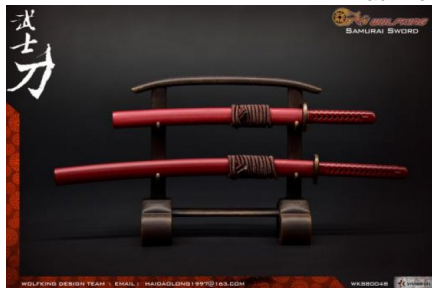

## Katana Samurai Sword 1/6

iPad Pro Space Gray

1/6 Katana: A set of two, the blade metal, scabbard ABS material.

Rating: Not Rated Yet

**Price**  
39,00 €

Discount 6,83 €

[Ask a question about this product](#)

Description

1/6 Katana: A set of two, the blade metal, scabbard ABS material.