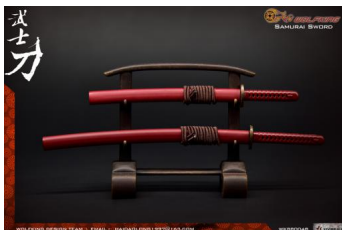

Katana Samurai Sword 1/6

iPad Pro Space Gray

1/6 Katana: A set of two, the blade metal, scabbard ABS material.

Rating: Not Rated Yet

Price
39,00 €

Discount 5,28 €

[Ask a question about this product](#)

Description

1/6 Katana: A set of two, the blade metal, scabbard ABS material.